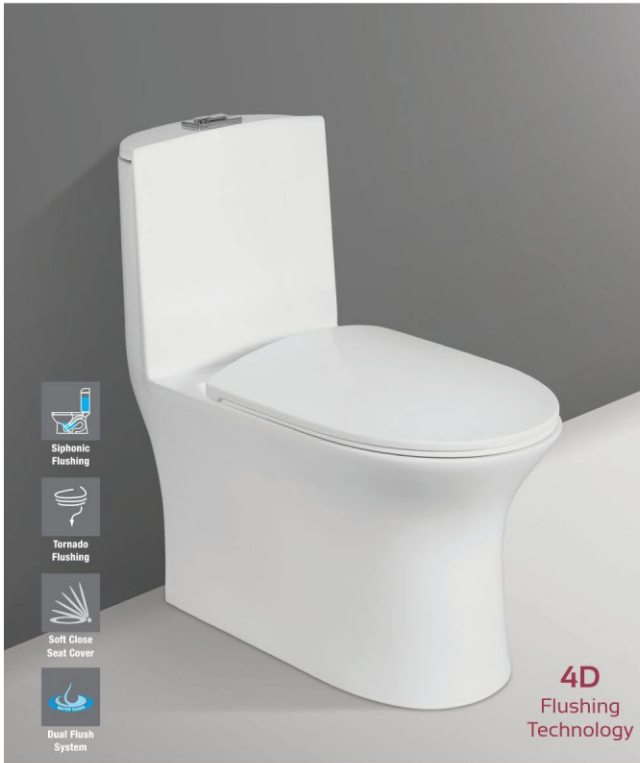

MOLTERA

WALL, FLOOR & VITRIFIED TILES

ENDEKA[®]

BATHWARE

INCREDIBLE
CREATIVITY

ENDEKA - 1001
(4D Siphonic Rimless)
700 x 375 x 740mm
(S Trap - 225/300mm)

EURO - 1002
(4D Siphonic Rimless)
710 x 390 x 760mm
(S Trap - 225/300mm)